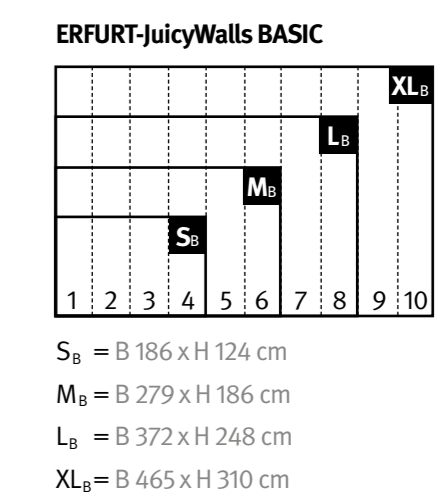

Bestellnummer | Order number

463 - Format - Material