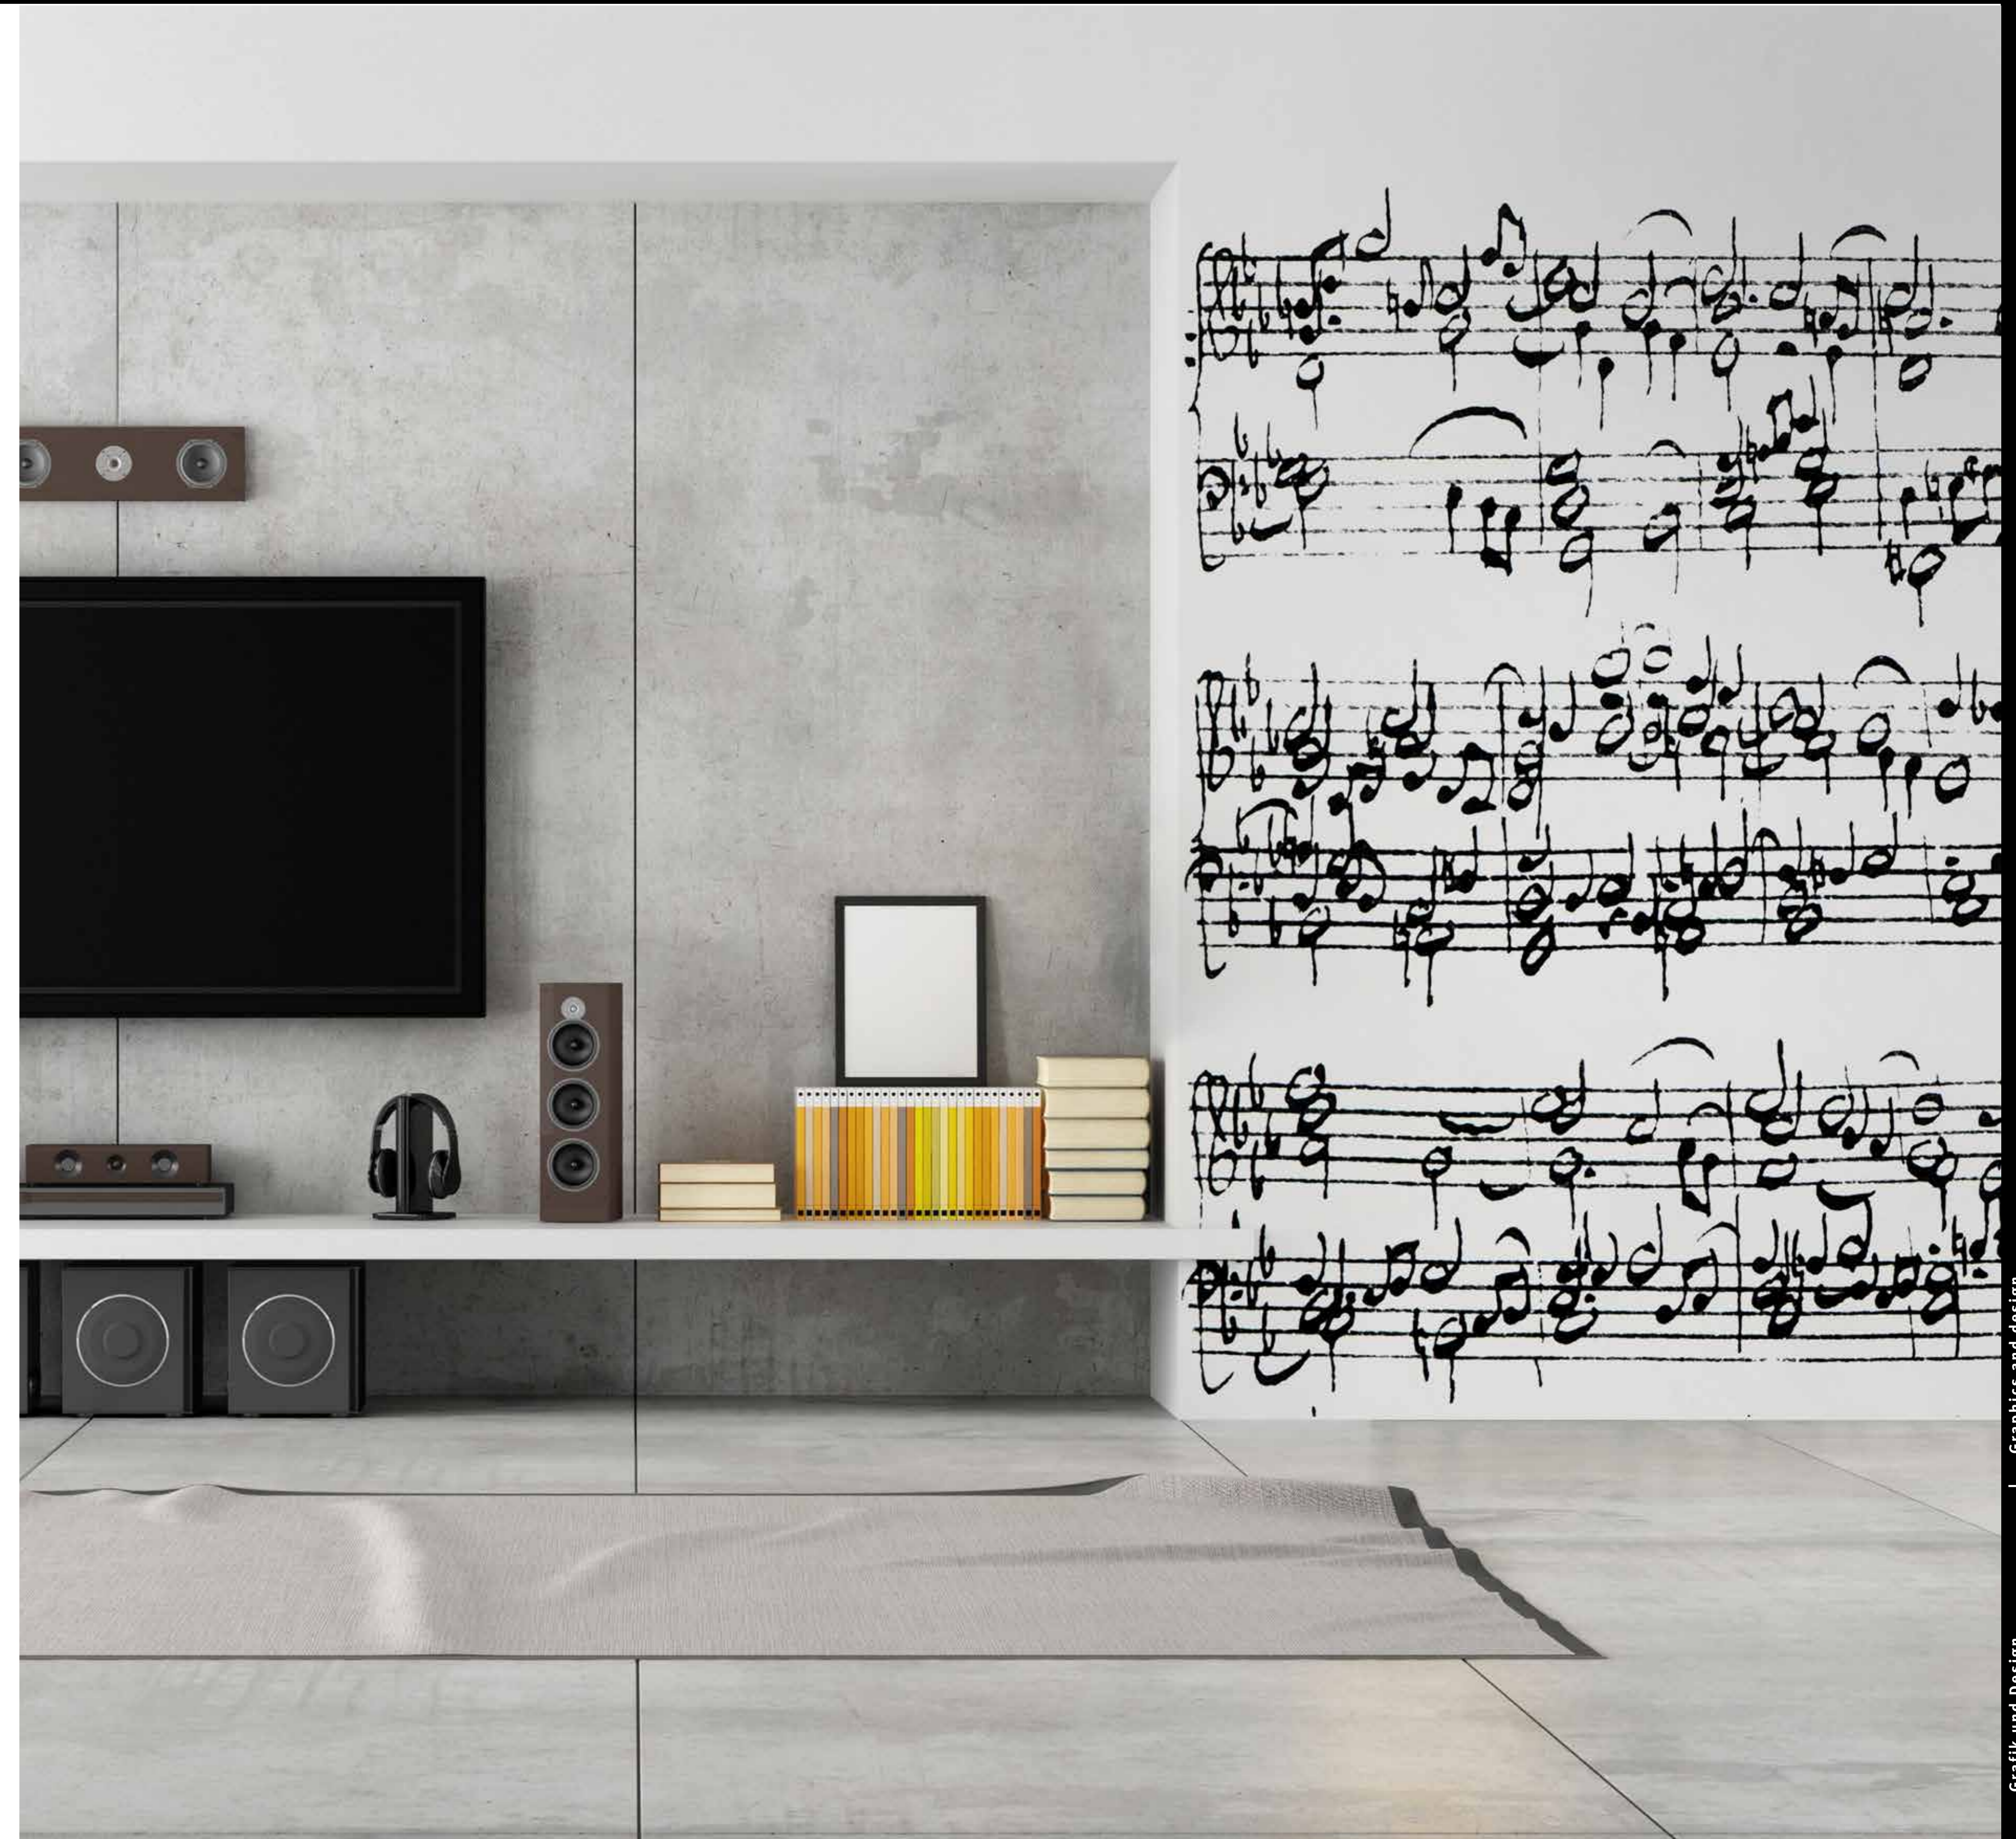

Wunschmotiv nicht dabei? | Can't find the image you're looking for? | digitaldruck@erfurt.com | Tel. +49 202 610 370

Grafik und Design