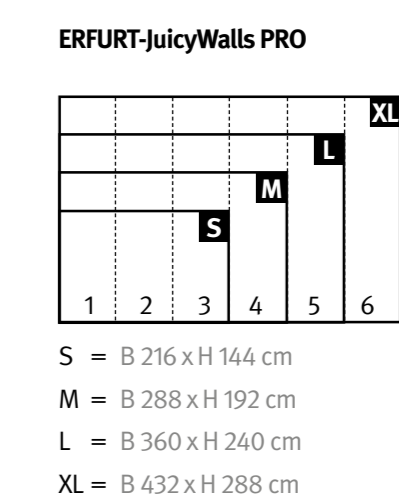

Wunschmotiv nicht dabei? | Can't find the image you're looking for? | digitaldruck@erfurt.com | Tel. +49 202 610 370

Pflanzen und Tiere | Plants and animals