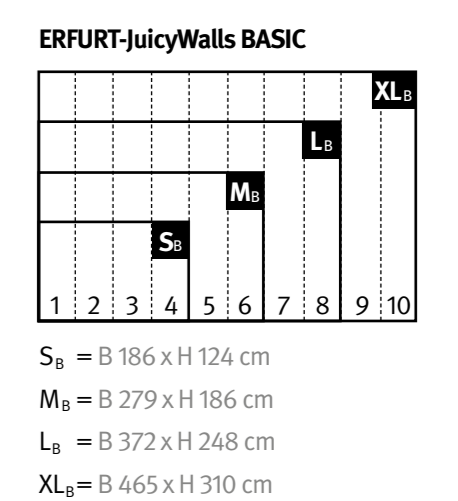

Wunschmotiv nicht dabei? | Can't find the image you're looking for? | digitaldruck@erfurt.com | Tel. +49 202 610 370

Pflanzen und Tiere | Plants and animals