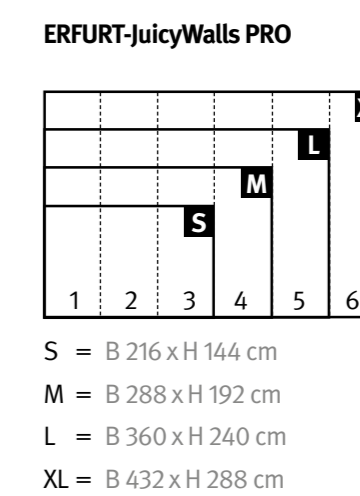

Bestellnummer | Order number

463 - Format - Material