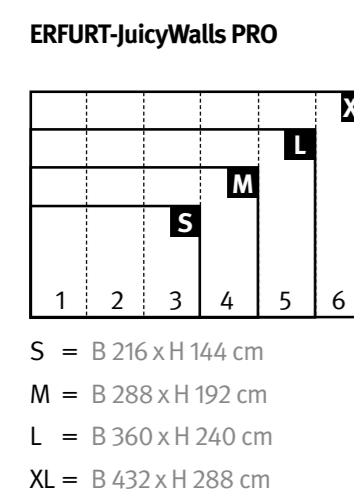

Jetzt neu bei Ihrem Malermeister!
New at your painter!

Bestellnummer | Order number

386 - Format - Material

stein auf stein*
*Auf diese Tapeten können sie bauen...

stone on stone*
*You can build on walls like this...

Bestellnummer | Order number

463 - Format - Material

Wunschmotiv nicht dabei? | Can't find the image you're looking for? | digitaldruck@erfurt.com | Tel: +49 302 6110 370

HD-Oberflächen und Strukturen | HD-surfaces and structures