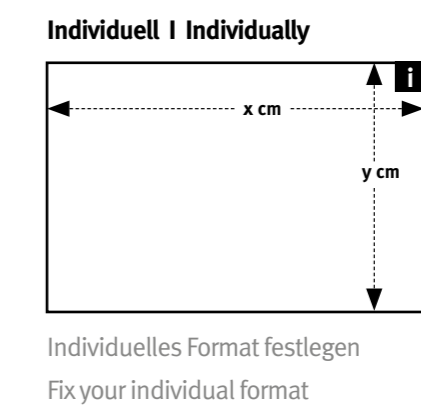

ERFURT-JuicyWalls PRO					
S	M	L	XL		
1	2	3	4	5	6
S = B 216 x H 144 cm					
M = B 288 x H 192 cm					
L = B 360 x H 240 cm					
XL = B 432 x H 288 cm					

ERFURT-JuicyWalls BASIC									
S_B	M_B	L_B	XL_B						
1	2	3	4	5	6	7	8	9	10
S_B = B 186 x H 124 cm									
M_B = B 279 x H 186 cm									
L_B = B 372 x H 248 cm									
XL_B = B 465 x H 310 cm