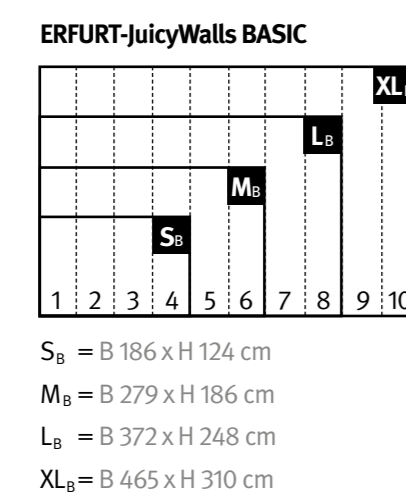

Jetzt neu bei Ihrem Malermeister!
New at your painter!

Bestellnummer | Order number

386 - Format - Material

stein auf stein*
*Auf diese Tapeten können sie bauen...

stone on stone*
*You can build on walls like this...

Bestellnummer | Order number

463 - Format - Material

Wunschmotiv nicht dabei? | Can't find the image you're looking for? | digitaldruck@erfurt.com | Tel: +49 302 6110 370

HD-Oberflächen und Strukturen | HD-surfaces and structures